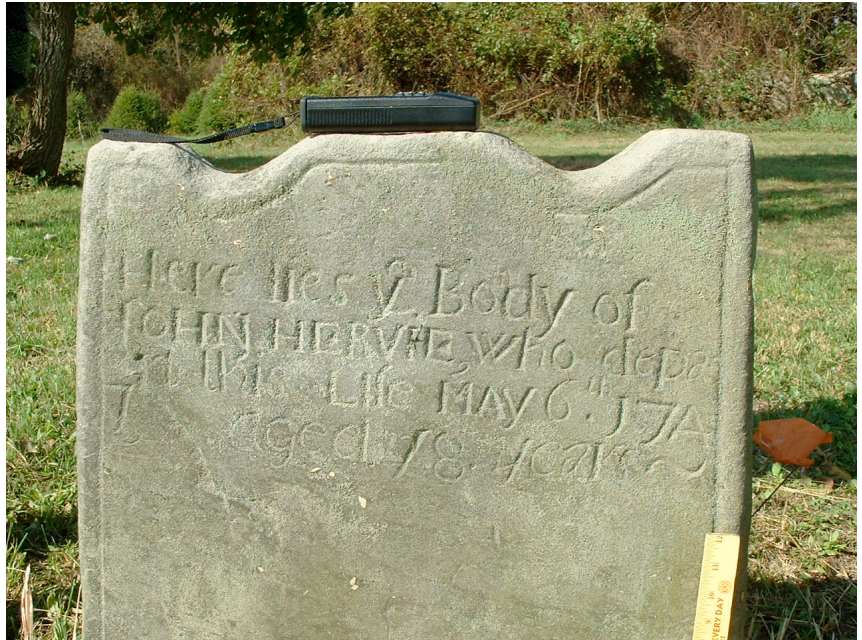

Name: John Hervie

Dates: B: 1729 D: may 6, 1747

Name 2:

Dates 2:B: D:

Longitude: 75°52.254

Latitude: 39°43.468

Height of stone: 24"

Width of stone: 22.5"

Thickness of stone: 2.5"

Type of Stone: granite

Condition of stone: good

Position of stone: vertical

Direction inscription is facing: east

Description of foot or other stones:

Exact inscription: Here lies y^e Body of/ JOHN HERVIE who depa/rt this

Life MAY 6.th 174/7, aged 18. years

Description of any carvings on stone:

Cataloguer's remarks: 4 looks like the letter A, departed is split and abbreviated, 1747 is split. Same carver as Jane Hathorn.